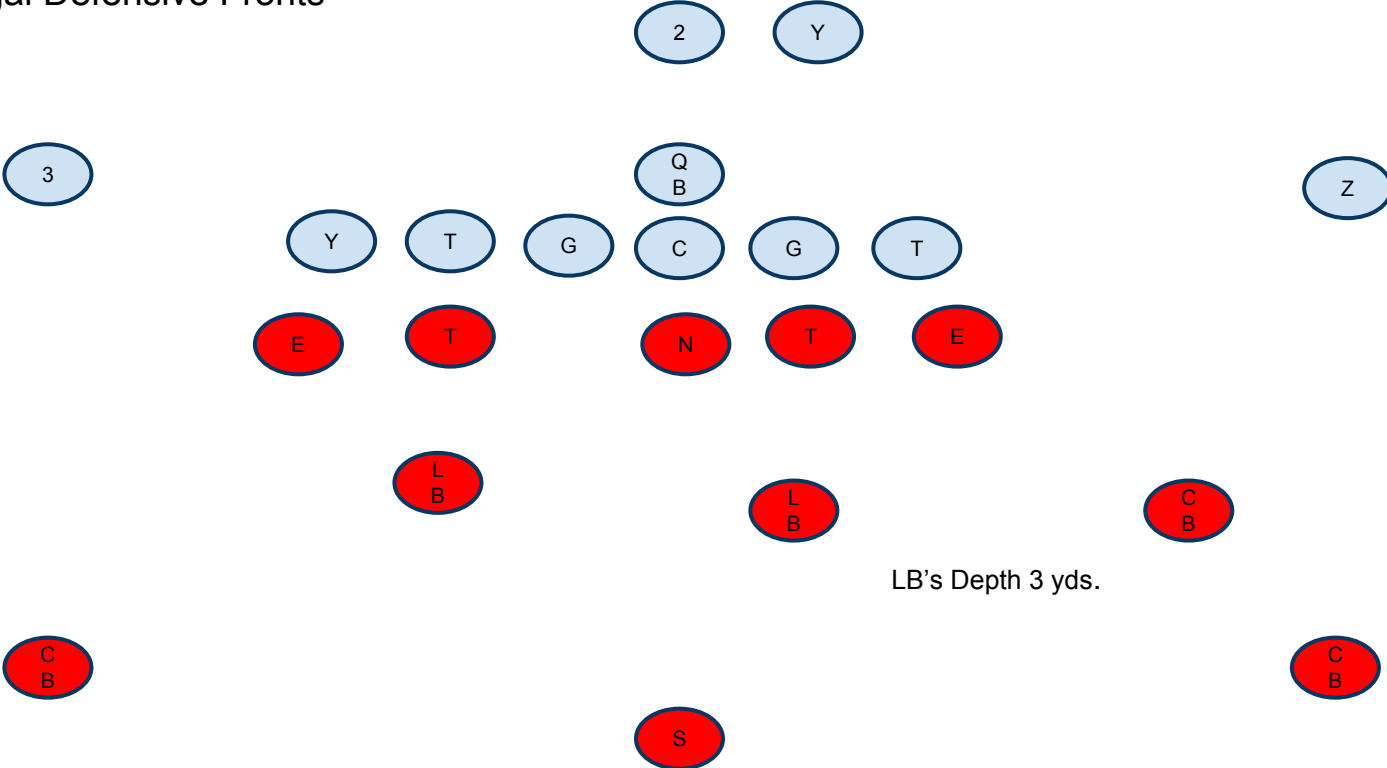

Legal Defensive Fronts

50

LB's Depth 3 yds.